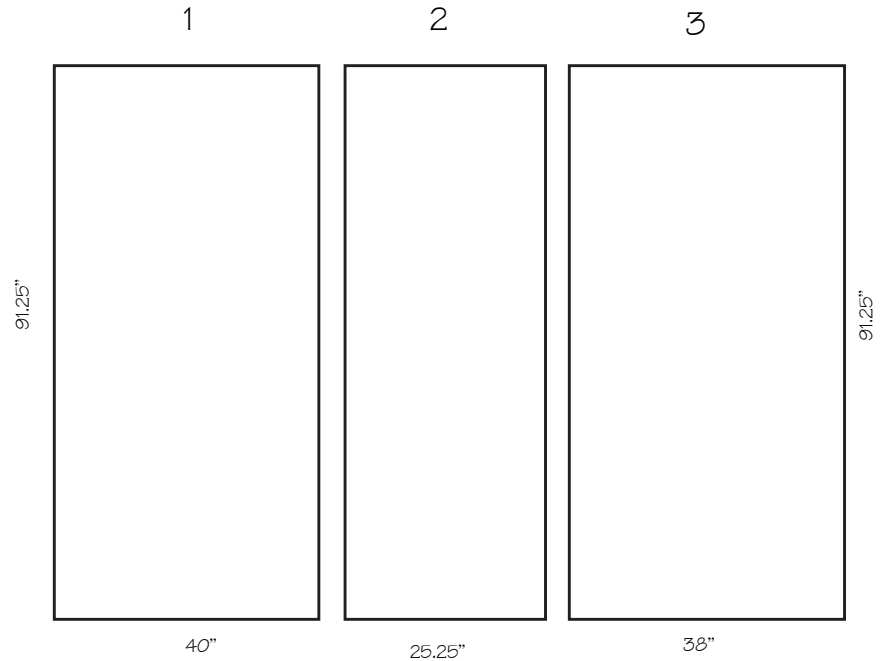

lexan® digital graphic template

Panel #	Panel Size
1	40" x 91.25"h
2	25.25" x 91.25"h
3	38" x 91.25"h

Place magnetic strips around all four sides of the panel.
(Inset magnetic strip about 1/8")