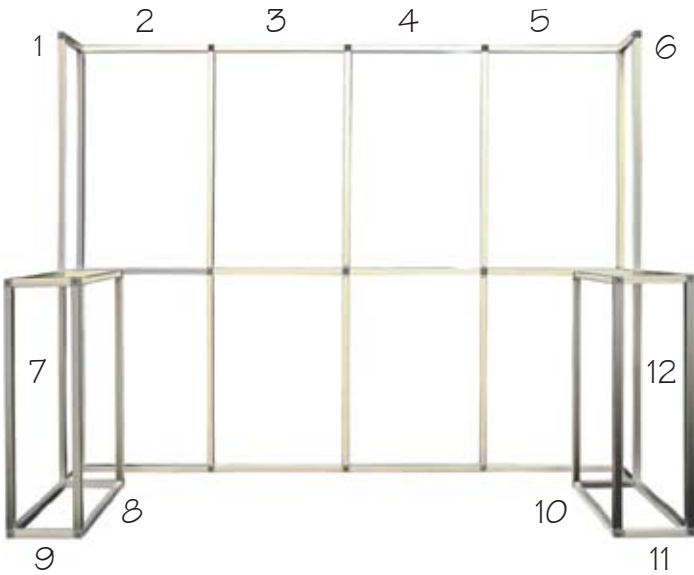

lexan® digital graphic template

Panel #	Panel Size
1	12.37" x 91.25"h
2	28.12" x 91.25"h
3	28.87" x 91.25"h
4	28.87" x 91.25"h
5	28.12" x 91.25"h
6	12.37" x 91.25"h
7	29.50" x 43.25"h
8	29.50" x 43.25"h
9	13.25" x 43.25"h
10	29.50" x 43.25"h
11	29.50" x 43.25"h
12	13.25" x 43.25"h

Place magnetic strips around all four sides of the panel.
(Inset magnetic strip about 1/8")