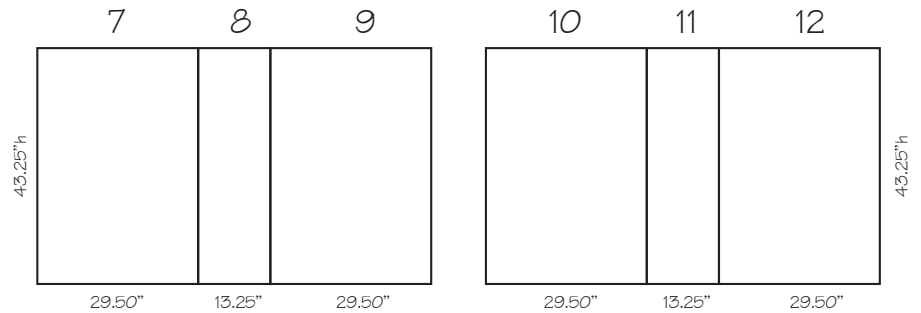

lexan® digital graphic template

Panel #	Panel Size
1	12.37" x 91.25"h
2	28.12" x 91.25"h
3	28.87" x 91.25"h
4	28.87" x 91.25"h
5	28.12" x 91.25"h
6	12.37" x 91.25"h
7	29.50" x 43.25"h
8	29.50" x 43.25"h
9	13.25" x 43.25"h
10	29.50" x 43.25"h
11	29.50" x 43.25"h
12	13.25" x 43.25"h

Place magnetic strips around all four sides of the panel.
(Inset magnetic strip about 1/8")