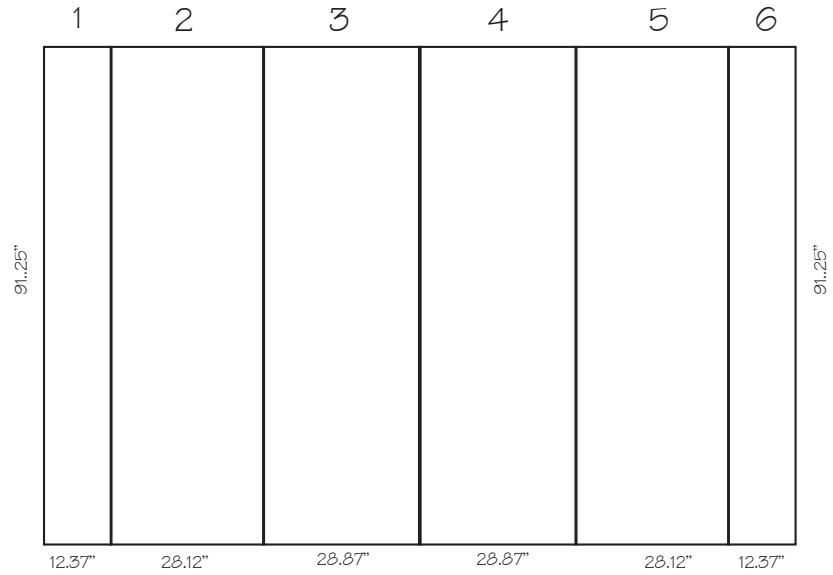

lexan® digital graphic template

Panel #	Panel Size
1	12.37" x 91.25"h
2	28.12" x 91.25"h
3	28.87" x 91.25"h
4	28.87" x 91.25"h
5	28.12" x 91.25"h
6	12.37" x 91.25"h
7	29.50" x 43.25"h
8	29.50" x 43.25"h
9	13.25" x 43.25"h
10	29.50" x 43.25"h
11	29.50" x 43.25"h
12	13.25" x 43.25"h

Place magnetic strips around all four sides of the panel.
(Inset magnetic strip about 1/8")